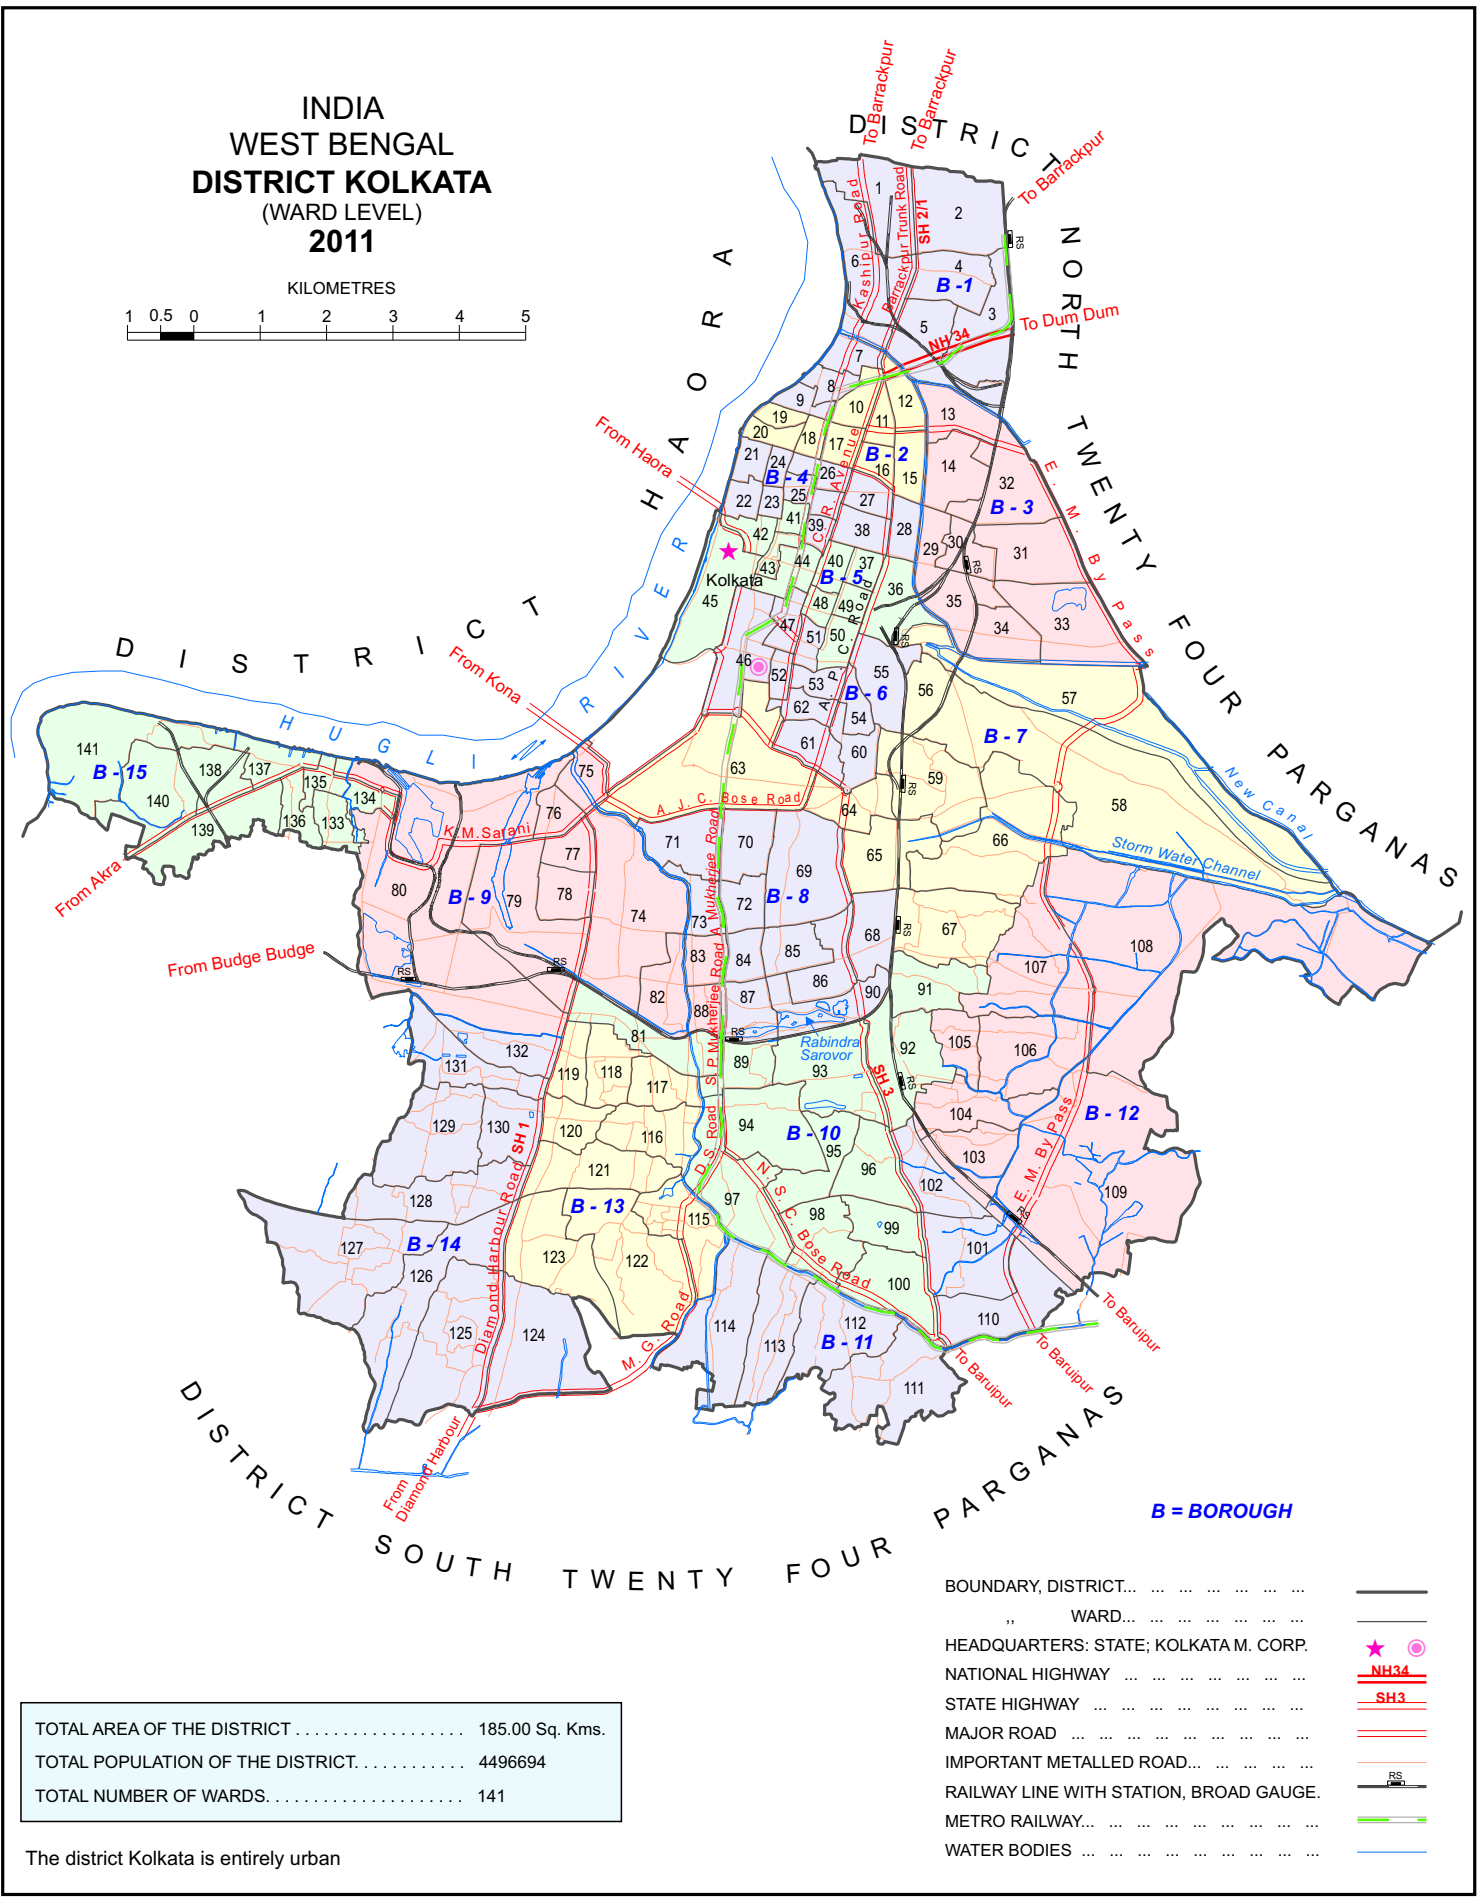

INDIA
WEST BENGAL
DISTRICT KOLKATA
(WARD LEVEL)
2011

B = BOROUGH

- BOUNDARY, DISTRICT... ..
- ,, WARD... ..
- HEADQUARTERS: STATE; KOLKATA M. CORP. ★ ●
- NATIONAL HIGHWAY NH34
- STATE HIGHWAY SH3
- MAJOR ROAD
- IMPORTANT METALLED ROAD...
- RAILWAY LINE WITH STATION, BROAD GAUGE. RS
- METRO RAILWAY... ..
- WATER BODIES ... ..

TOTAL AREA OF THE DISTRICT	185.00 Sq. Kms.
TOTAL POPULATION OF THE DISTRICT.....	4496694
TOTAL NUMBER OF WARDS.....	141

The district Kolkata is entirely urban